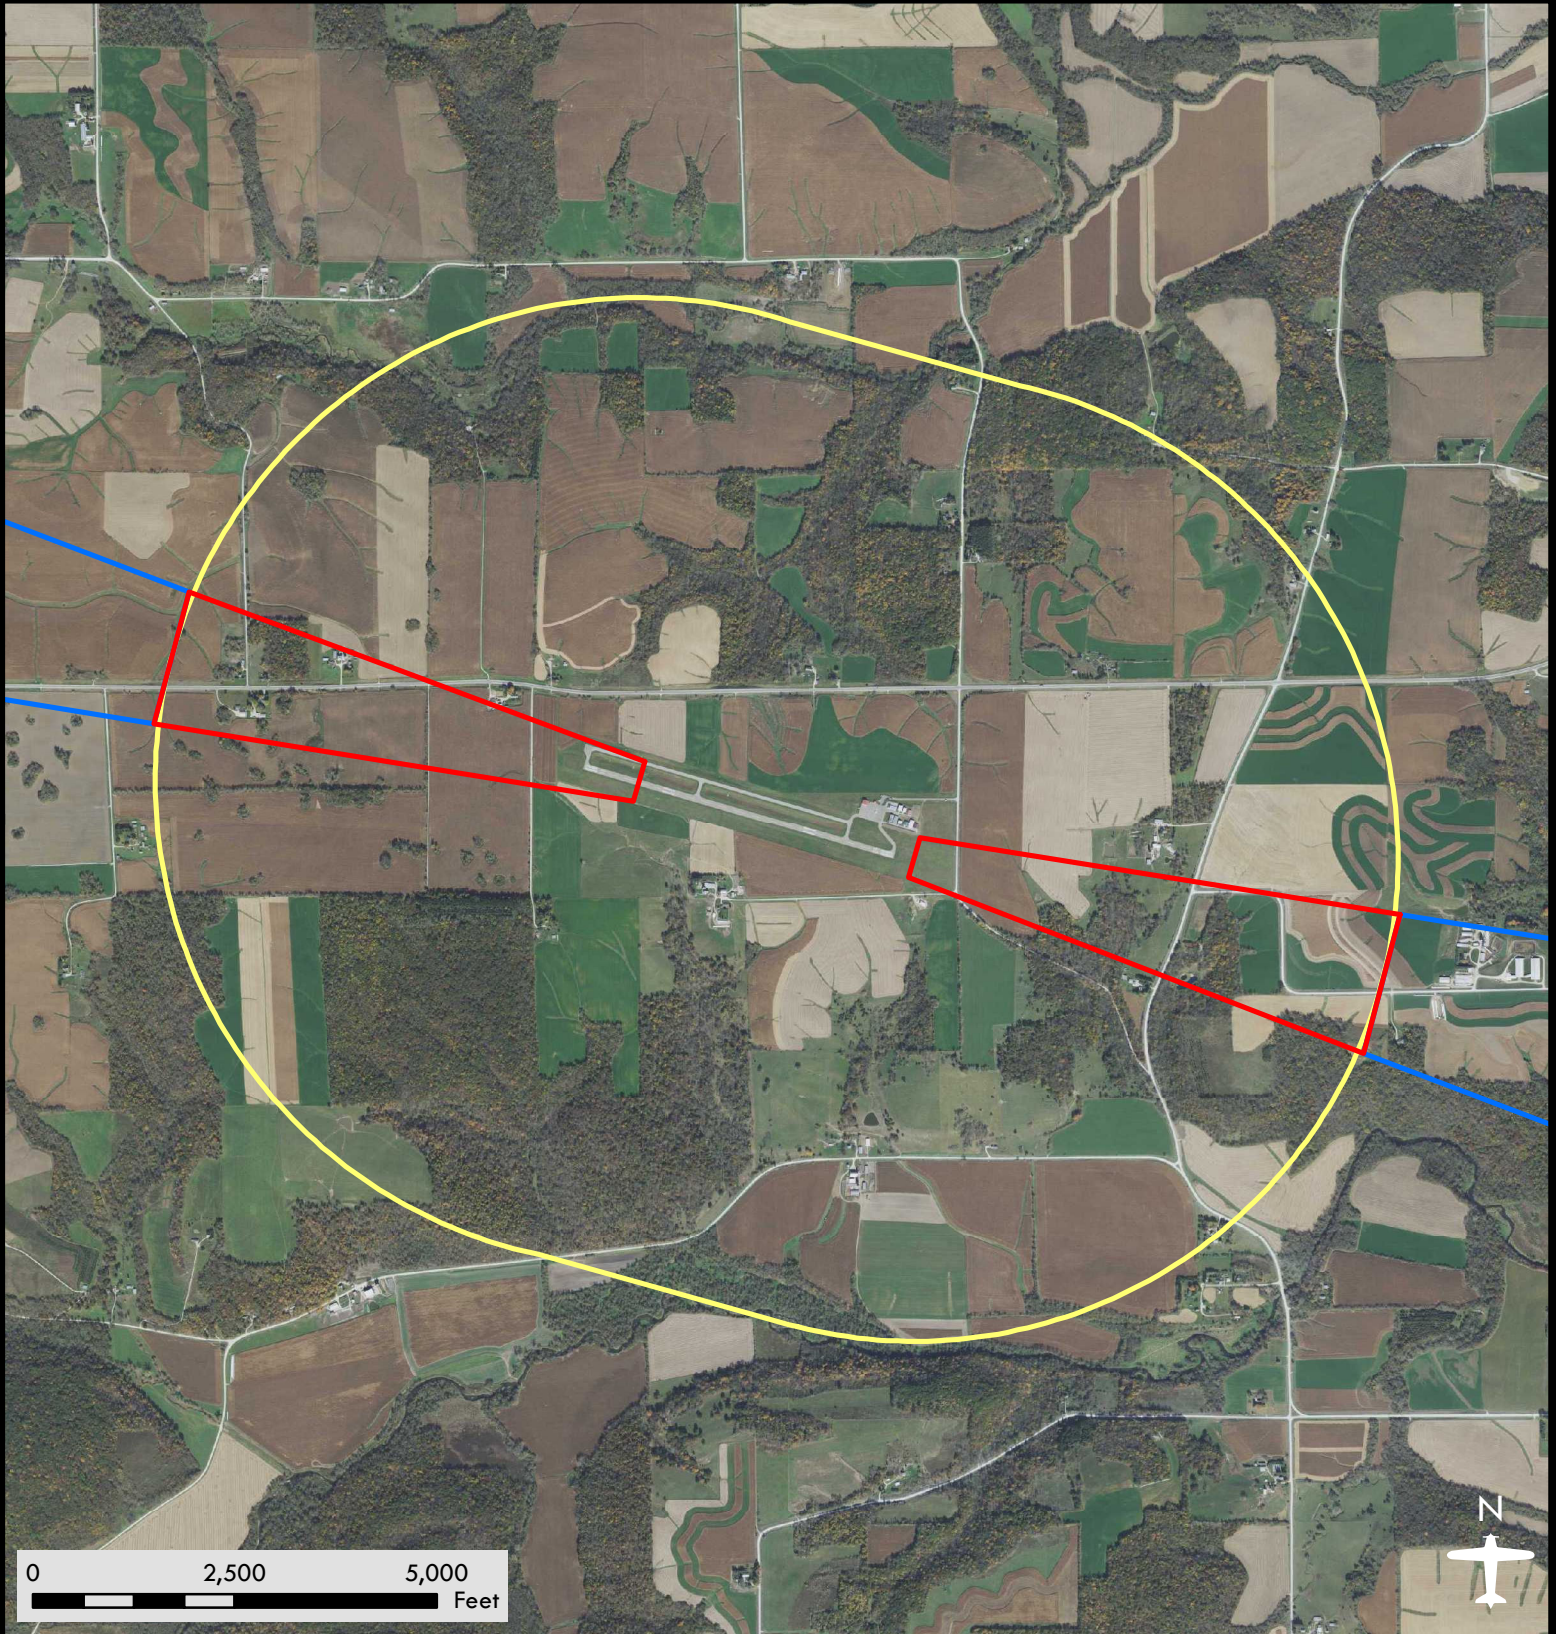

Preston - Fillmore County Airport

Airport Safety Zones

Date: 08/08/2018

Legend

-  Zone A
-  Zone B
-  Zone C

DISCLAIMER: This is not an official zoning map. To view the official map and ordinance for this airport, please visit the Airport Zoning Information Warehouse at <https://www.dot.state.mn.us/aero/planning/zoning-warehouse.html>. The State of Minnesota makes no representations or warranties expressed or implied, with respect to the reuse of the data provided herewith regardless of its format or the means of its transmission. There is no guarantee or representation to the user as to the accuracy, currency, suitability, or reliability of this data for any purpose. The user accepts the data "as is." The State of Minnesota assumes no responsibility for loss or damage incurred as a result of any user's reliance on this data. All maps and other material provided herein are protected by copyright. Permission is granted to copy and use the materials herein.